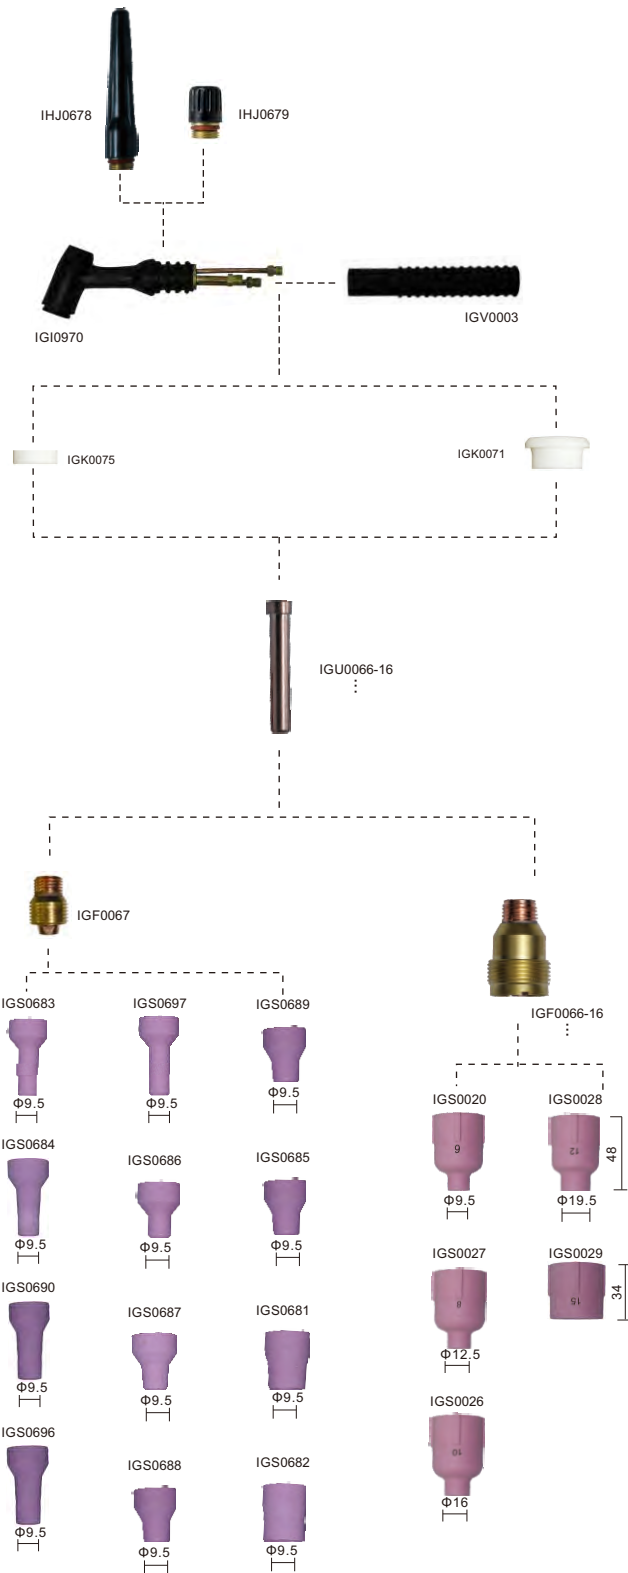

CONSUMABLES TIG 12

Pt.No	Description	Pack
IGF0066-16	Collet Body gas lens Φ 1.6 TIG12	10
IGF0066-24	Collet Body gas lens Φ 2.4 TIG12	10
IGF0066-32	Collet Body gas lens Φ 3.2 TIG12	10
IGF0066-40	Collet Body gas lens Φ 4.0 TIG12	10
IGF0066-48	Collet Body gas lens Φ 4.8 TIG12	10
IGF0067	Collet Body(All sizes) TIG12	10
IGI0970	Torch body, includes nozzle gasket (70°)	10
IGK0071	gas lens insulator TIG12	10
IGK0075	Nozzle gasket	10
IGS0020	Alumina Cup gas lens XL GR6	10
IGS0026	Alumina Cup gas lens XL GR8	10
IGS0027	Alumina Cup gas lens XL GR10	10
IGS0028	Alumina Cup gas lens XL GR12	10
IGS0029	Alumina Cup gas lens XL GR15 short	10
IGS0681	Alumina cup/GR10 TIG12	10
IGS0682	Alumina cup/GR12 TIG12	10
IGS0683	Long alumina cup TIG12	10
IGS0684	Long alumina cup TIG12	10
IGS0685	Alumina cup/GR8 TIG12	10
IGS0686	Alumina cup/GR4 TIG12	10
IGS0687	Alumina cup/GR5 TIG12	10
IGS0688	Alumina cup/GR6 TIG12	10
IGS0689	Alumina cup/GR7 TIG12	10
IGS0690	Long alumina cup TIG12	10
IGS0696	Long alumina cup TIG12	10
IGS0697	Long alumina cup TIG12	10
IGU0066-16	Collet Φ 1.6 TIG12	10
IGU0066-24	Collet Φ 2.4 TIG12	10
IGU0066-32	Collet Φ 3.2 TIG12	10
IGU0066-40	Collet Φ 4.0 TIG12	10
IGU0066-48	Collet Φ 4.8 TIG12	10
IGU0066-64	Collet Φ 6.4 TIG12	10
IGV0003	Handle TIG12	10
IHJ0678	Long back cap, includes O-ring	10
IHJ0679	Short back cap, includes O-ring	10