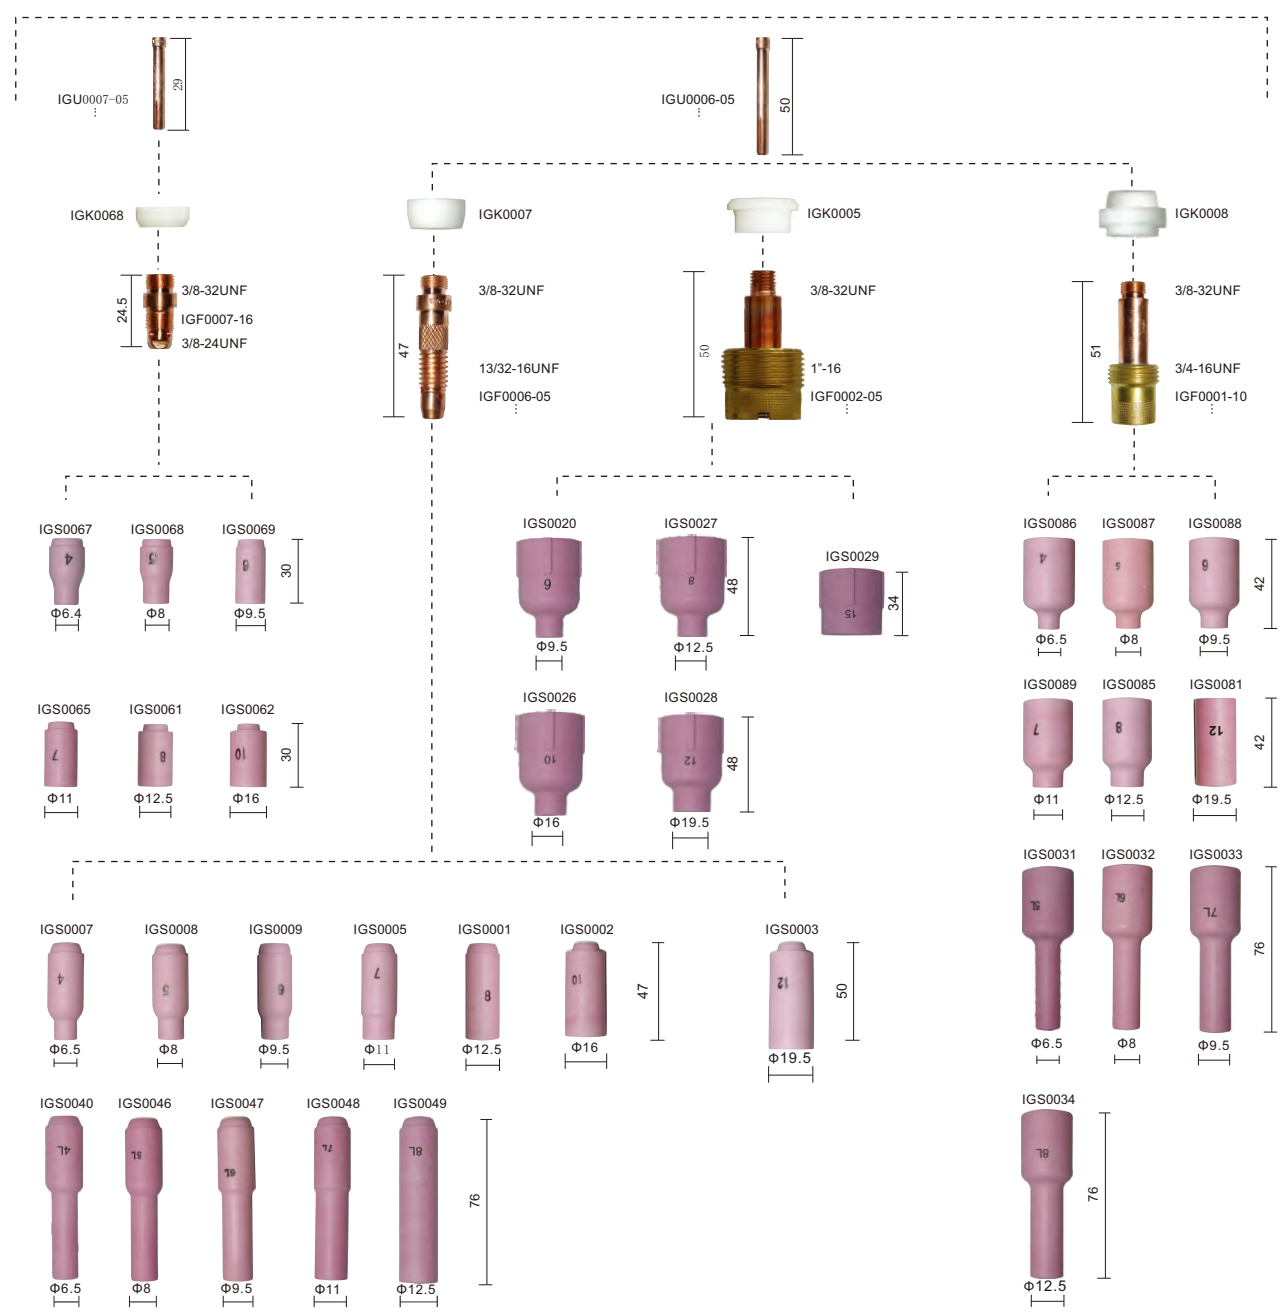

CONSUMABLES TIG 17-18-26

TIG TORCH

TIG TORCH

Pt.No	Description	Pack
IGF0001-05	Collet body gas lens Φ 0.5mm TIG17-18-26	10
IGF0001-10	Collet body gas lens Φ 1.0mm TIG17-18-26	10
IGF0001-16	Collet body gas lens Φ 1.6mm TIG17-18-26	10
IGF0001-20	Collet body gas lens Φ 2.0mm TIG17-18-26	10
IGF0001-24	Collet body gas lens Φ 2.4mm TIG17-18-26	10
IGF0001-32	Collet body gas lens Φ 3.2mm TIG17-18-26	10
IGF0001-40	Collet body gas lens Φ 4.0mm TIG17-18-26	10
IGF0002-10	Collet body large gas lens Φ 1.0mm TIG17-18-26	10
IGF0002-16	Collet body large gas lens Φ 1.6mm TIG17-18-26	10
IGF0002-24	Collet body large gas lens Φ 2.4mm TIG17-18-26	10
IGF0002-32	Collet body large gas lens Φ 3.2mm TIG17-18-26	10
IGF0002-40	Collet body large gas lens Φ 4.0mm TIG17-18-26	10
IGF0006-05	Collet body Φ 0.5mm TIG17-18-26	10
IGF0006-10	Collet body Φ 1.0mm TIG17-18-26	10
IGF0006-16	Collet body Φ 1.6mm TIG17-18-26	10
IGF0006-20	Collet body Φ 2.0mm TIG17-18-26	10
IGF0006-24	Collet body Φ 2.4mm TIG17-18-26	10
IGF0006-32	Collet body Φ 3.2mm TIG17-18-26	10
IGF0006-40	Collet body Φ 4.0mm TIG17-18-26	10
IGF0006-48	Collet body Φ 4.8mm TIG17-18-26	10
IGF0007-16	Collet body Φ 24.5mm TIG17-18-26	10
IGK0005	Large gas lens insulator torch body TIG17-18-26	10
IGK0007	Insulator torch body TIG17-18-26	10
IGK0008	Insulator torch body gas lens TIG17-18-26	10
IGK0068	Insulator torch body gas lens TIG17-18-26	10
IGS0001	Alumina cup GR8 TIG17-18-26	10
IGS0002	Alumina cup GR10 TIG17-18-26	10
IGS0003	Alumina cup GR12 TIG17-18-26	10
IGS0005	Alumina cup GR7 TIG17-18-26	10
IGS0007	Alumina cup GR4 TIG17-18-26	10
IGS0008	Alumina cup GR5 TIG17-18-26	10
IGS0009	Alumina cup GR6 TIG17-18-26	10
IGS0020	Alumina cup gas lens XL GR6	10
IGS0026	Alumina cup gas lens XL GR8	10
IGS0027	Alumina cup gas lens XL GR10	10
IGS0028	Alumina cup gas lens XL GR12	10
IGS0029	Alumina cup gas lens XL GR15	10
IGS0031	Alumina cup gas lens GR5L TIG17-18-26	10
IGS0032	Alumina cup gas lens GR6L TIG17-18-26	10
IGS0033	Alumina cup gas lens GR7L TIG17-18-26	10
IGS0034	Alumina cup gas lens GR8L TIG17-18-26	10