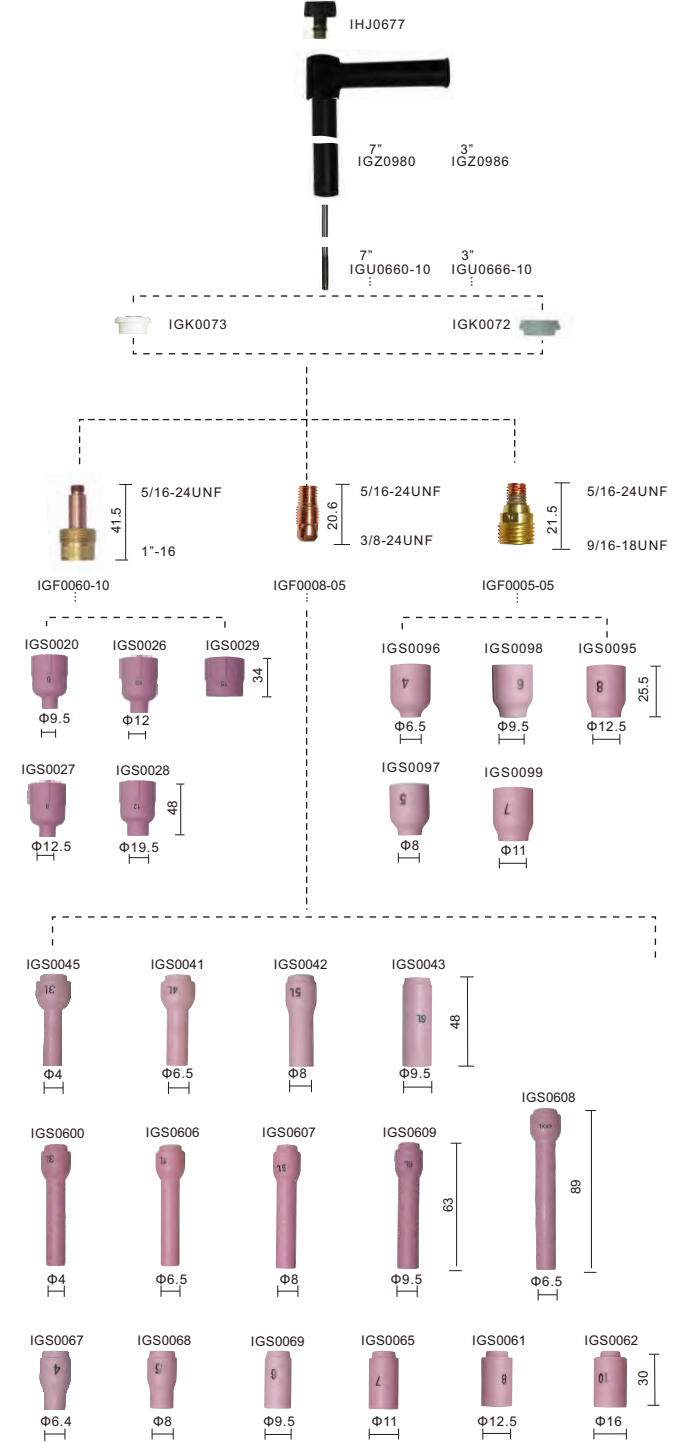

CONSUMABLES TIG 22

Pt.No	Description	Pack
IGS0031	Alumina cup gas lens GR5L/TIG17-18-26	10
IGS0032	Alumina cup gas lens GR6L/TIG17-18-26	10
IGS0033	Alumina cup gas lens GR7L/TIG17-18-26	10
IGS0034	Alumina cup gas lens GR8L/TIG17-18-26	10
IGS0040	Alumina cup GR4L/TIG17-18-26	10
IGS0046	Alumina cup GR5L/TIG17-18-26	10
IGS0047	Alumina cup GR6L/TIG17-18-26	10
IGS0048	Alumina cup GR7L/TIG17-18-26	10
IGS0049	Alumina cup GR8L/TIG17-18-26	10
IGS0061	Alumina cup GR8 TIG9-20-25	10
IGS0062	Alumina cup GR10 TIG9-20-25	10
IGS0065	Alumina cup GR7 TIG9-20-25	10
IGS0067	Alumina cup GR4 TIG9-20-25	10
IGS0068	Alumina cup GR5 TIG9-20-25	10
IGS0069	Alumina cup GR6 TIG9-20-25	10
IGS0081	Alumina cup gas lens GR11 TIG17-18-26	10
IGS0085	Alumina cup gas lens GR8 TIG17-18-26	10
IGS0086	Alumina cup gas lens GR4 TIG17-18-26	10
IGS0087	Alumina cup gas lens GR5 TIG17-18-26	10
IGS0088	Alumina cup gas lens GR6 TIG17-18-26	10
IGS0089	Alumina cup gas lens GR7 TIG17-18-26	10
IGU0006-05	Collet Φ 0.5mm TIG17-18-26	10
IGU0006-10	Collet Φ 1.0mm TIG17-18-26	10
IGU0006-16	Collet Φ 1.6mm TIG17-18-26	10
IGU0006-20	Collet Φ 2.0mm TIG17-18-26	10
IGU0006-24	Collet Φ 2.4mm TIG17-18-26	10
IGU0006-32	Collet Φ 3.2mm TIG17-18-26	10
IGU0006-40	Collet Φ 4.0mm TIG17-18-26	10
IGU0007-05	Collet Φ 0.5mm TIG17-18-26	10
IGU0007-10	Collet Φ 1.0mm TIG17-18-26	10
IGU0007-16	Collet Φ 1.6mm TIG17-18-26	10
IGU0007-20	Collet Φ 2.0mm TIG17-18-26	10
IGU0007-24	Collet Φ 2.4mm TIG17-18-26	10
IGU0007-32	Collet Φ 3.2mm TIG17-18-26	10
IHJ0011	Long back cap TIG17-18-26	10
IHJ0012	Short back cap TIG17-18-26	10
IHJ0051	Medium back cap TIG17-18-26	10