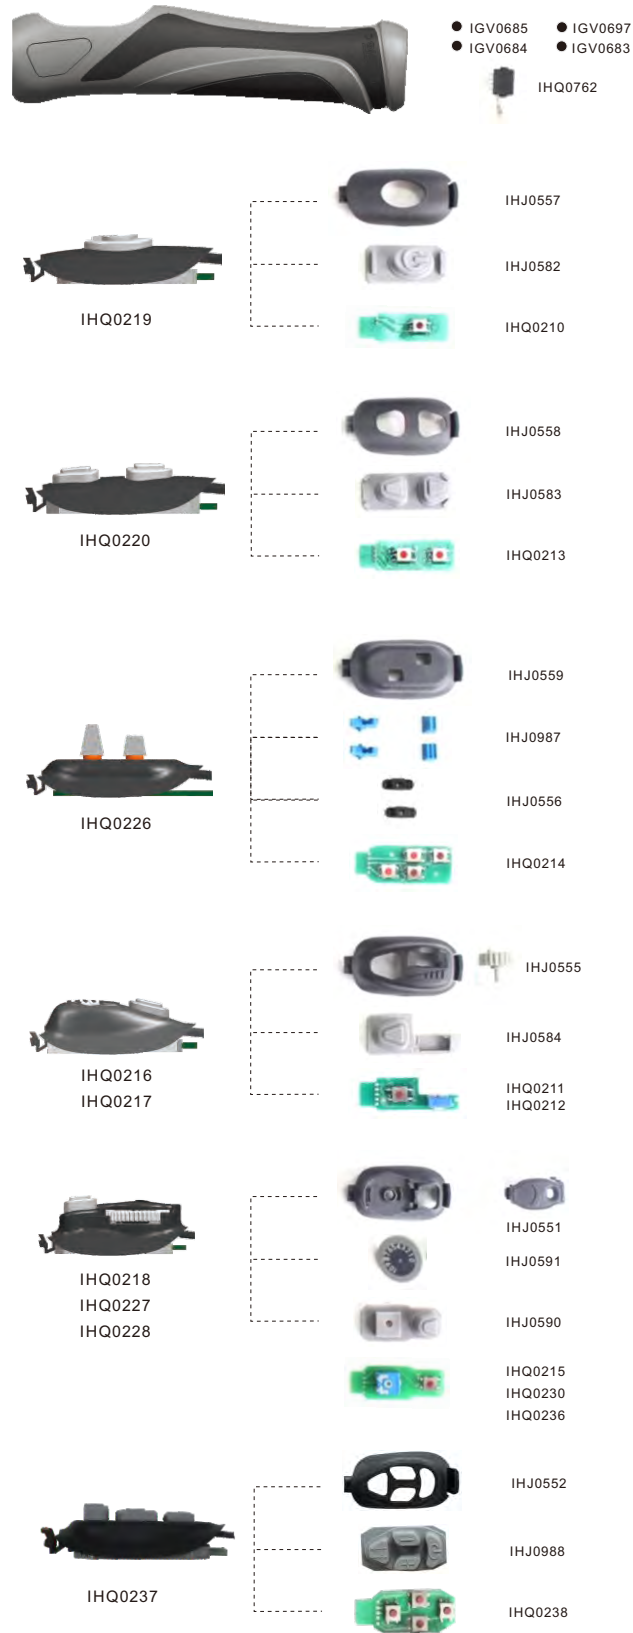

TORCH HANDLES

Pt.No	Description	Pack
IGV0683	ERGOTIG HANDLE ORANGE/GREY GRIP	10
IGV0684	ERGOTIG HANDLE BLUE/GRIP/NEW/WITHOUT LOGO	10
IGV0685	ERGOTIG HANDLE GREY/GRIP/NEW	10
IGV0685-01	ERGOTIG HANDLE GREY/GRIP/WITHOUT LOGO	10
IGV0697	ERGOTIG HANDLE RED/GRIP/NEW/WITHOUT LOGO	10
IHJ0552	COVER FOR TIG HANDLE/FOUR	10
IHJ0555	Cover for TIG handle/with potentiometer/black	10
IHJ0556	Dustproof pad	10
IHJ0557	Cover for tig handle/single	10
IHJ0558	Cover for tig handle/dual	10
IHJ0559	Cover for tig handle/four	10
IHJ0582	Push button for tig handle/single	10
IHJ0583	Push button for tig handle/dual	10
IHJ0584	Push button for tig handle/single switch and potentiometer	10
IHJ0590	Push button for tig handle/euro	10
IHJ0591	Grey wheel	10
IHJ0987	SET FOR FOUR SWITCHES/GREY/WINN	10
IHJ0988	SET FOR FOUR SWITCHES/GREY/RAL7030	10
IHQ0210	ASSEMBLY OF TIG SINGLE SWITCH/NEW TYPE 2011	10
IHQ0211	ASSEMBLY OF 5K SWITCH/NEW TYPE 2011	10
IHQ0212	ASSEMBLY OF 47K SWITCH/NEW TYPE 2011	10
IHQ0213	ASSEMBLY OF TIG DOAL SWITCH/NEW TYPE 2011	10
IHQ0214	ASSEMBLY OF TIG FOUR SWITCH/NEW TYPE 2011	10
IHQ0215	ASSEMBLY OF 5K SWITCH/HORIZONTAL/NEW TYPE 2011	10
IHQ0216	ASSEMBLY OF 5K SWITCH/NEW TYPE 2011	10
IHQ0217	ASSEMBLY OF 47K SWITCH/NEW TYPE 2011	10
IHQ0218	ASSEMBLY OF 5K SWITCH/HORIZONTAL/NEW TYPE 2011	10
IHQ0219	ASSEMBLY OF TIG SINGLE SWITCH/NEW TYPE 2011	10
IHQ0220	ASSEMBLY OF TIG DOAL SWITCH/NEW TYPE 2011	10
IHQ0226	ASSEMBLY OF TIG FOUR SWITCH/NEW TYPE 2011	10
IHQ0227	ASSEMBLY OF 47K SWITCH	10
IHQ0228	ASSEMBLY OF 10K SWITCH	10
IHQ0230	ASSEMBLY OF 10K SWITCH	10
IHQ0237	ASSEMBLY OF TIG FOUR SWTICHE/HORIZONTAL	10
IHQ0238	ASSEMBLY OF TIG FOUR SWTICHE/HORIZONTAL	10
IHQ0762	FEMALE TRIGGER WIRE CONNECTOR/5 HOLES/TIG/BLACK	10