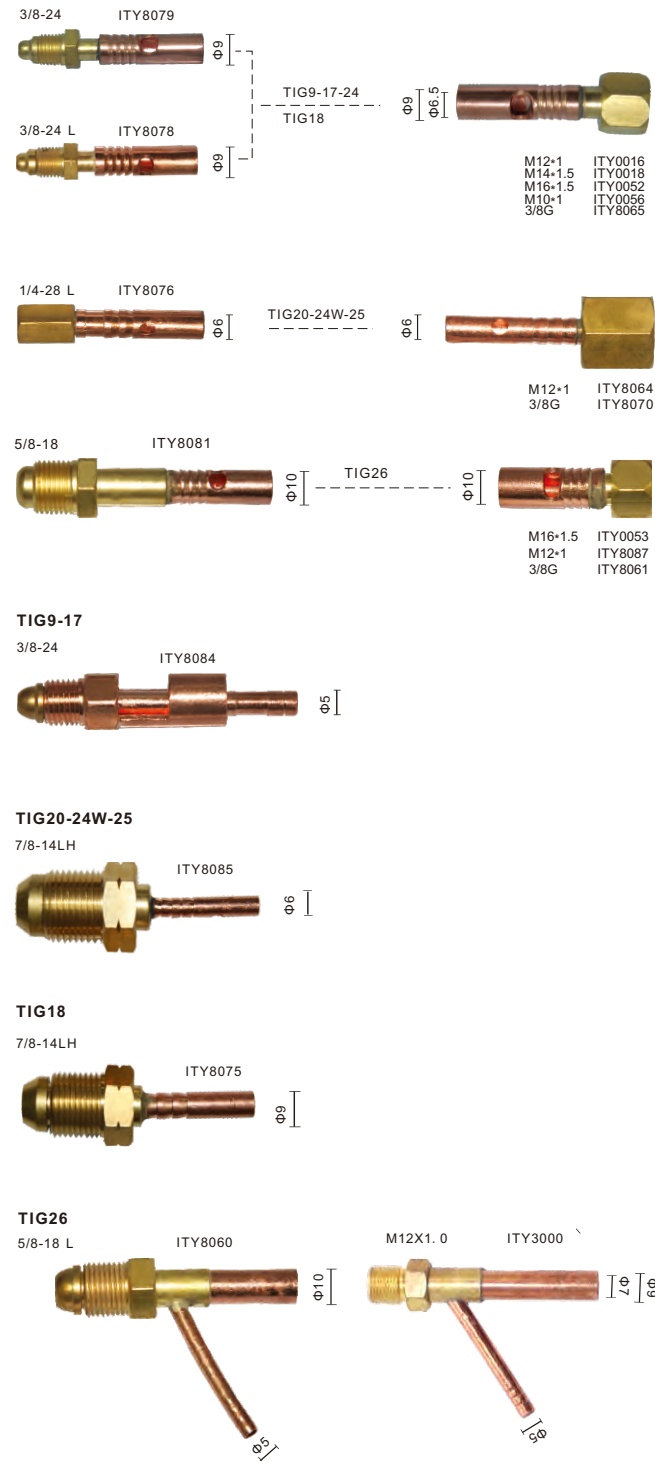

PLUGS & FITTINGS

POWER FITTING

Pt.No	Description	Pack
ITY0016	Cable connector 8mmq/9mm F M12X1	10
ITY0018	Cable connector 8mmq/9mm F M14X1.5	10
ITY0052	Cable connector 16mmq/9mm F M16X1.5	10
ITY0053	Cable connector 25mmq/10mm F M16X1.5	10
ITY0056	Cable connector 16mmq/9mm F M10X1	10
ITY3000	BRAID CONNECTOR;	10
ITY8060	Cable connector TIG26 front/USA 2 pcs	10
ITY8061	Cable connector 25mmq/10mm F 3/8G	10
ITY8064	Cable connector 4mmq/6mm F M12X1	10
ITY8065	Cable connector 16mmq/9mm F 3/8G	10
ITY8070	Cable connector 4mmq/6mm F 3/8G TIG20	10
ITY8075	Cable connector 7/8-14UNF LH TIG18 Back/USA	10
ITY8076	Cable connector 4mmq/6mm F 1/4-28UNF	10
ITY8078	Cable connector 8mmq/9mm M 3/8-24UNF	10
ITY8079	Cable connector 16mmq/9mm M 3/8-24UNF	10
ITY8081	Cable connector 25mmq/10mm M 5/8-18UNF	10
ITY8084	Cable connector TIG9-17 front/USA	10
ITY8085	Cable connector 7/8-14UNF LH TIG20 Back/USA	10
ITY8087	Cable connector 25mmq/10mm F M12X1	10