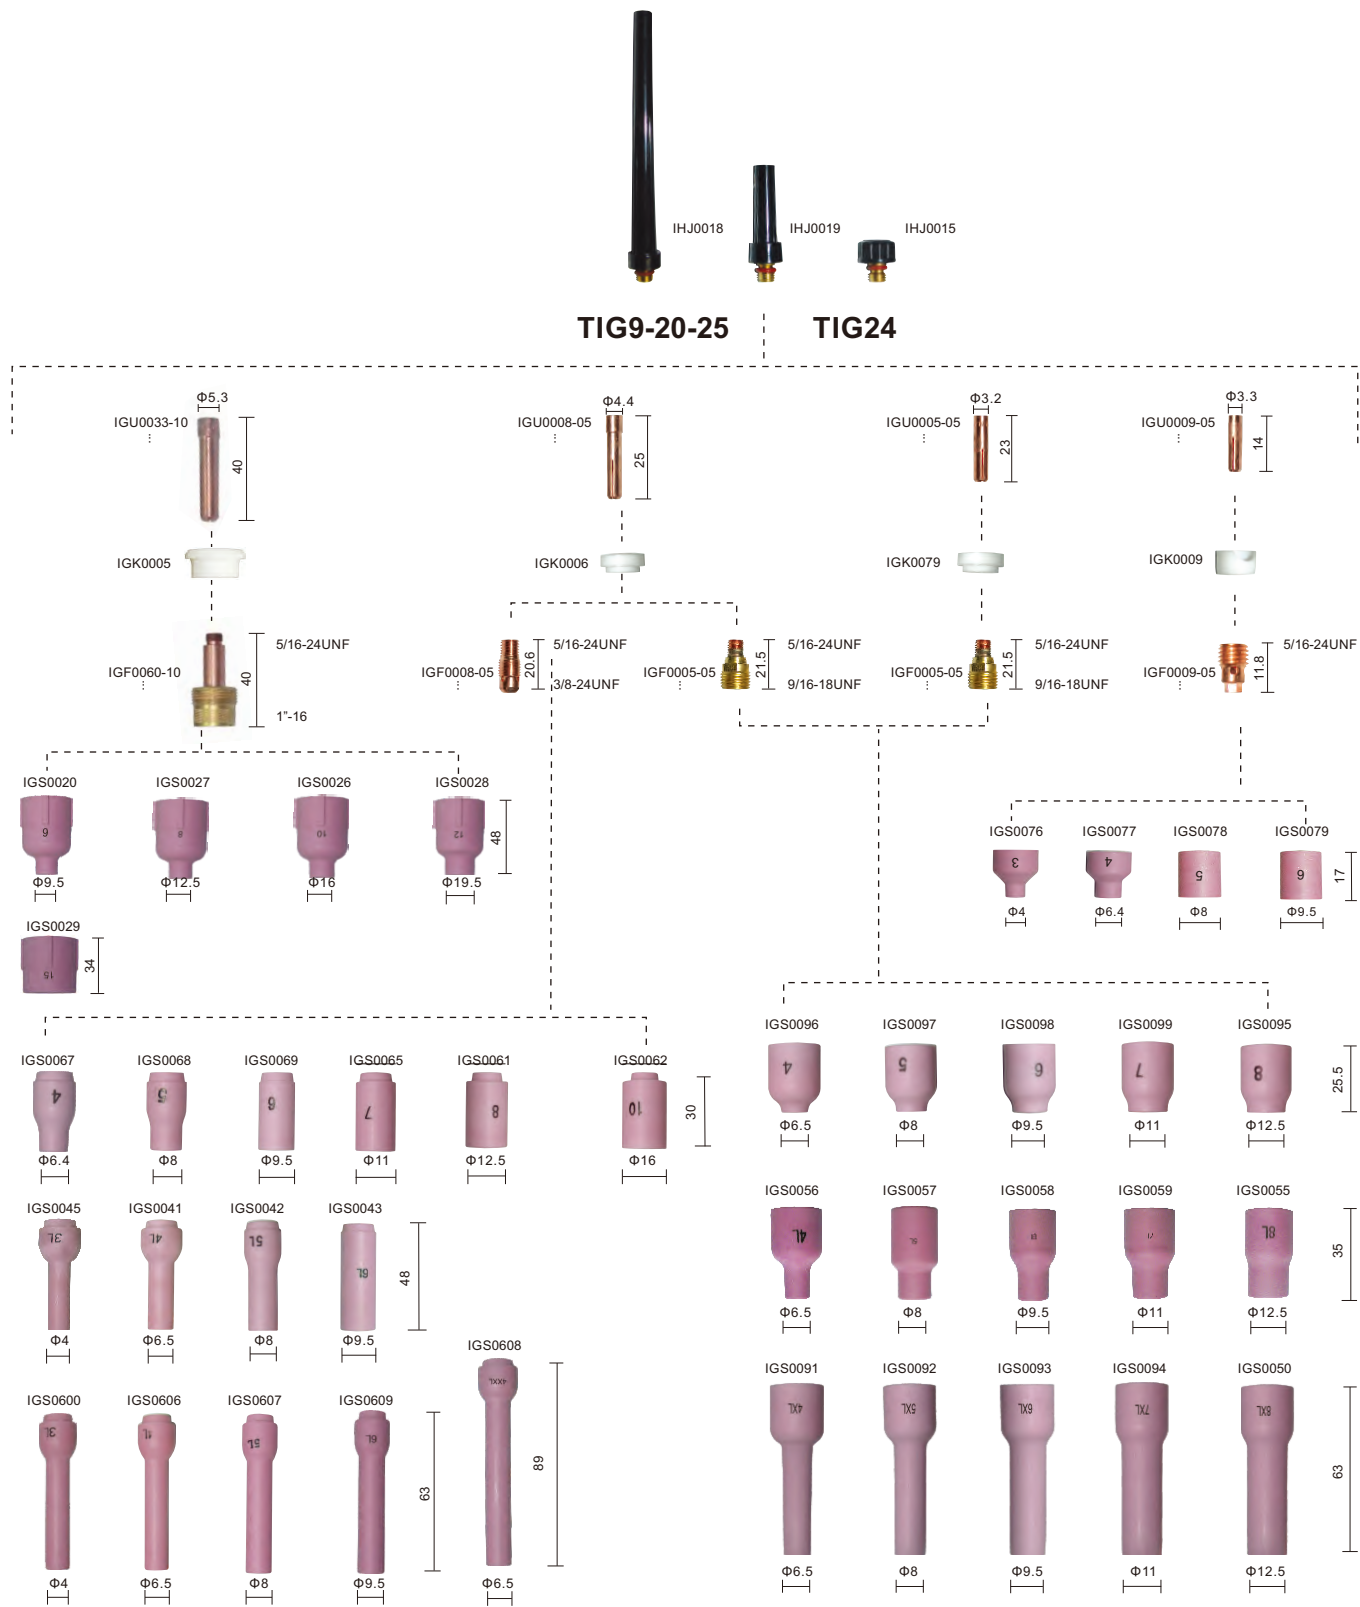

CONSUMABLES TIG 9-20-24-25

Pt.No	Description	Pack
IGF0005-05	Collet body gas lens Φ 0.5mm TIG24-24W	10
IGF0005-10	Collet body gas lens Φ 1.0mm TIG24-24W	10
IGF0005-16	Collet body gas lens Φ 1.6mm TIG24-24W	10
IGF0005-20	Collet body gas lens Φ 2.0mm TIG24-24W	10
IGF0005-24	Collet body gas lens Φ 2.4mm TIG24-24W	10
IGF0005-32	Collet body gas lens Φ 3.2mm TIG24-24W	10
IGF0008-05	Collet body Φ 0.5mm TIG9-20-25	10
IGF0008-10	Collet body Φ 1.0mm TIG9-20-25	10
IGF0008-12	Collet body Φ 1.2mm TIG9-20-25	10
IGF0008-16	Collet body Φ 1.6mm TIG9-20-25	10
IGF0008-20	Collet body Φ 2.0mm TIG9-20-25	10
IGF0008-24	Collet body Φ 2.4mm TIG9-20-25	10
IGF0008-32	Collet body Φ 3.2mm TIG9-20-25	10
IGF0009-05	Collet body Φ 0.5mm TIG24-24W	10
IGF0009-10	Collet body Φ 1.0mm TIG24-24W	10
IGF0009-16	Collet body Φ 1.6mm TIG24-24W	10
IGF0009-24	Collet body Φ 2.4mm TIG24-24W	10
IGF0060-10	Extra large gas lens Φ 1.0mm TIG9-20-25	10
IGF0060-16	Extra large gas lens Φ 1.6mm TIG9-20-25	10
IGF0060-24	Extra large gas lens Φ 2.4mm TIG9-20-25	10
IGF0060-32	Extra large gas lens Φ 3.2mm TIG9-20-25	10
IGF0060-40	Extra large gas lens Φ 4.0mm TIG9-20-25	10
IGK0006	Insulator torch body TIG9-20-25	10
IGK0009	Insulator torch body TIG24-24W	10
IGK0066	Large gas lens insulator torch body TIG9-20	10
IGK0079	Large gas lens insulator torch body TIG24-24W	10
IGS0020	Alumina cup gas lens XL GR6	10
IGS0026	Alumina cup gas lens XL GR8	10
IGS0027	Alumina cup gas lens XL GR10	10
IGS0028	Alumina cup gas lens XL GR12	10
IGS0029	Alumina cup gas lens XL GR15	10
IGS0041	Alumina cup GR4L TIG9-20-25	10
IGS0042	Alumina cup GR5L TIG9-20-25	10
IGS0043	Alumina cup GR6L TIG9-20-25	10
IGS0045	Alumina cup GR3L TIG9-20-25	10
IGS0050	Alumina cup gas lens GR8 TIG24-24W	10
IGS0055	Alumina cup gas lens GR8 TIG24-24W	10
IGS0056	Alumina cup gas lens GR4 TIG24-24W	10
IGS0057	Alumina cup gas lens GR5 TIG24-24W	10
IGS0058	Alumina cup gas lens GR6 TIG24-24W	10
IGS0059	Alumina cup gas lens GR7 TIG24-24W	10
IGS0061	Alumina cup GR8 TIG9-20-25	10
IGS0062	Alumina cup GR10 TIG9-20-25	10
IGS0065	Alumina cup GR7 TIG9-20-25	10
IGS0067	Alumina cup GR4 TIG9-20-25	10
IGS0068	Alumina cup GR5 TIG9-20-25	10